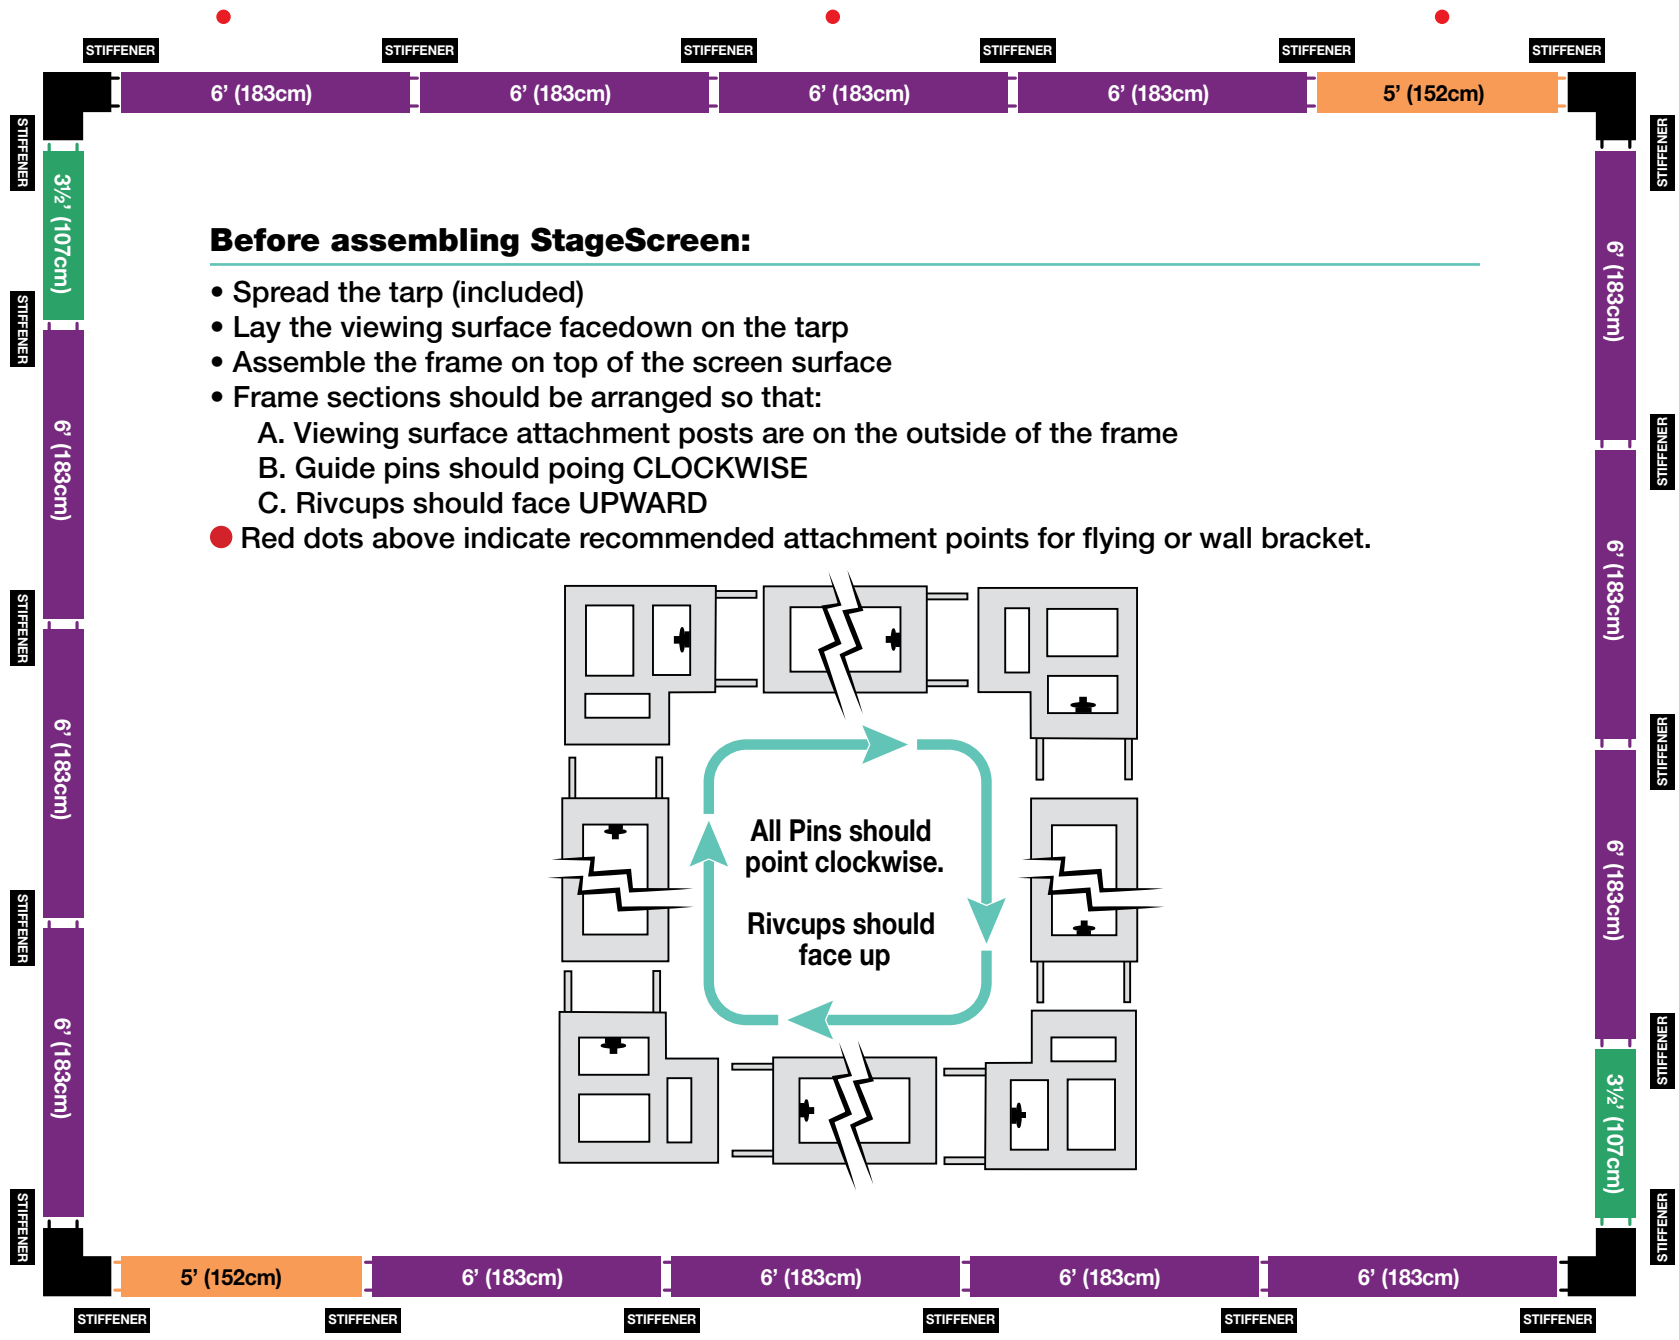

For use with these part numbers:

383283	383492
383316	383558

Inventory

2' (61cm)	0
3' (91cm)	0
3½' (107cm)	2
4' (122cm)	0
5' (162cm)	2
6' (183cm)	14
Stiffener	22
	4

Beware of Pinch Points

Before assembling StageScreen:

- Spread the tarp (included)
- Lay the viewing surface facedown on the tarp
- Assemble the frame on top of the screen surface
- Frame sections should be arranged so that:
 - A. Viewing surface attachment posts are on the outside of the frame
 - B. Guide pins should go **CLOCKWISE**
 - C. Rivets should face **UPWARD**
- Red dots above indicate recommended attachment points for flying or wall bracket.