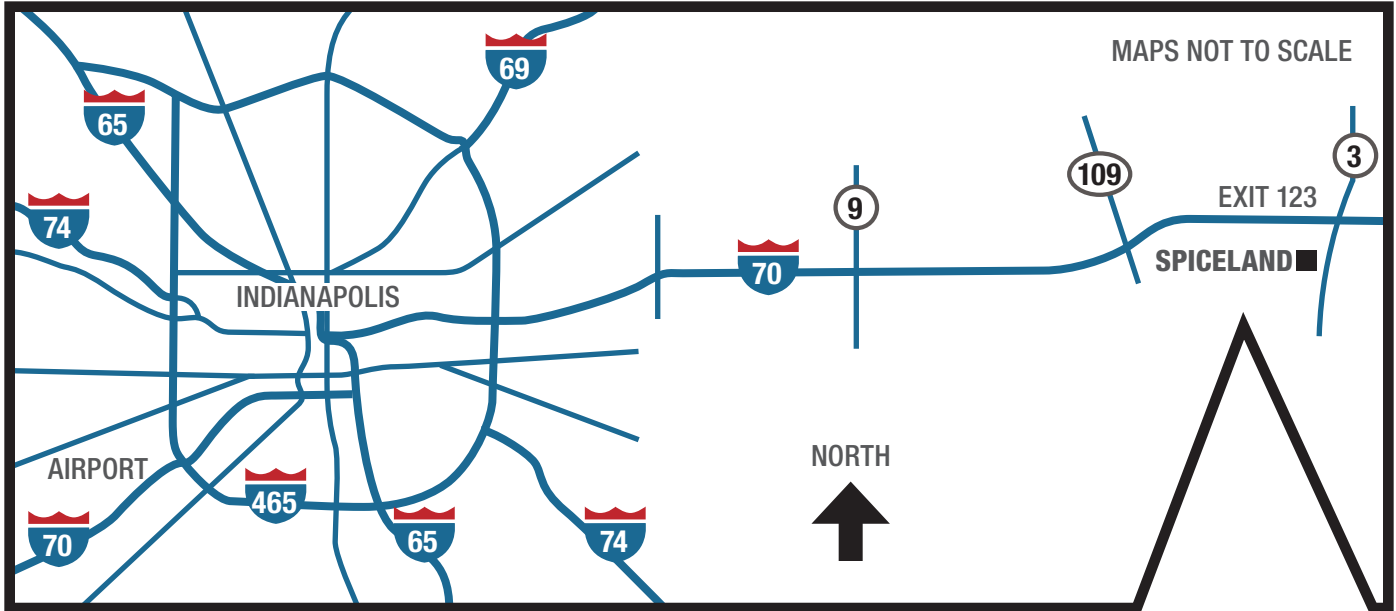

DIRECTIONS TO DRAPER

INDIANAPOLIS TO SPICELAND

VISITORS

FROM I-70 going east

Turn south (right) onto SR 3. This is exit 123 and is labeled "New Castle/Spiceland".

Continue south on SR 3 approximately 2 miles. Just past Moe's Auto Sales, turn west (right) onto Harrison St.

Continue west on Harrison St. for two (2) blocks until the road "T's" with Pearl St.

At this intersection DRAPER will be just to your left. Parking is directly in front of the building.

ALL TRUCKS

Continue south on SR 3 until you reach Mercer St., turn west (right).

Receiving: 170 West Mercer St., Building 8.
Shipping: 170 West Mercer St., Building 9.

▲ **NOTE:**

ALL TRUCKS/SHIPPING/RECEIVING:

Use 2nd ENTRANCE off Mercer St.