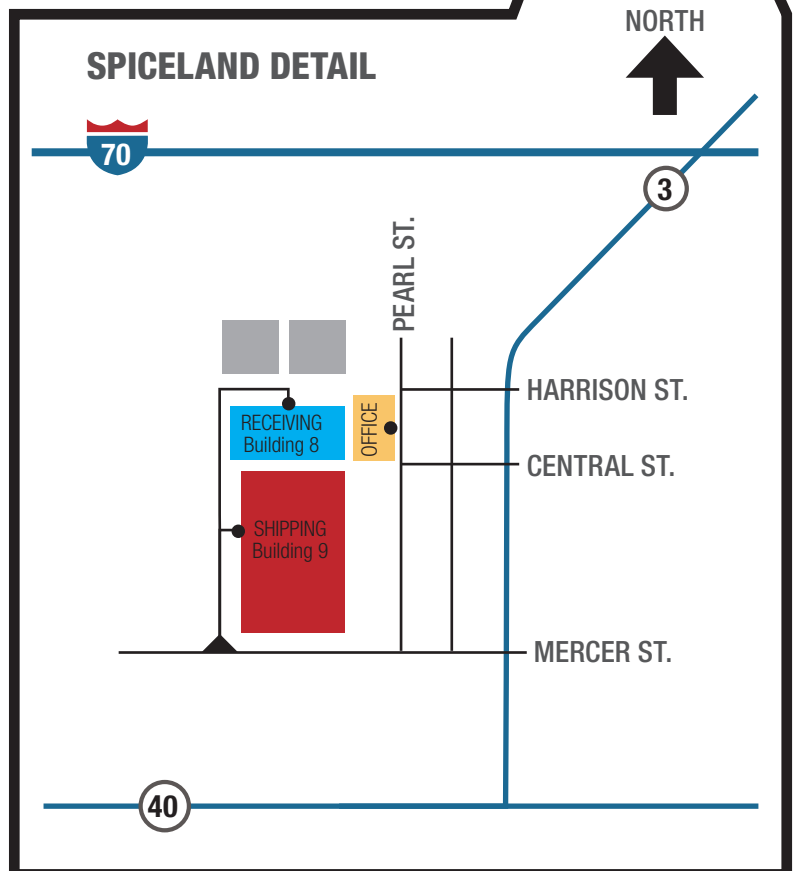

DIRECTIONS TO DRAPER

INDIANAPOLIS TO SPICELAND

VISITORS

FROM I-70 going east

Turn south (right) onto SR 3. This is exit 123 and is labeled "New Castle/Spiceland".

Continue south on SR 3 approximately 2 miles. Just past Moe's Auto Sales, turn west (right) onto Harrison St.

Continue west on Harrison St. for two (2) blocks until the road "T's" with Pearl St.

At this intersection DRAPER will be just to your left. Parking is directly in front of the building.

ALL TRUCKS

Continue south on SR 3 until you reach Mercer St., turn west (right).

Receiving: 170 West Mercer St., Building 8.
Shipping: 170 West Mercer St., Building 9.

▲ **NOTE:**

ALL TRUCKS/SHIPPING/RECEIVING:

Use 2nd ENTRANCE off Mercer St.