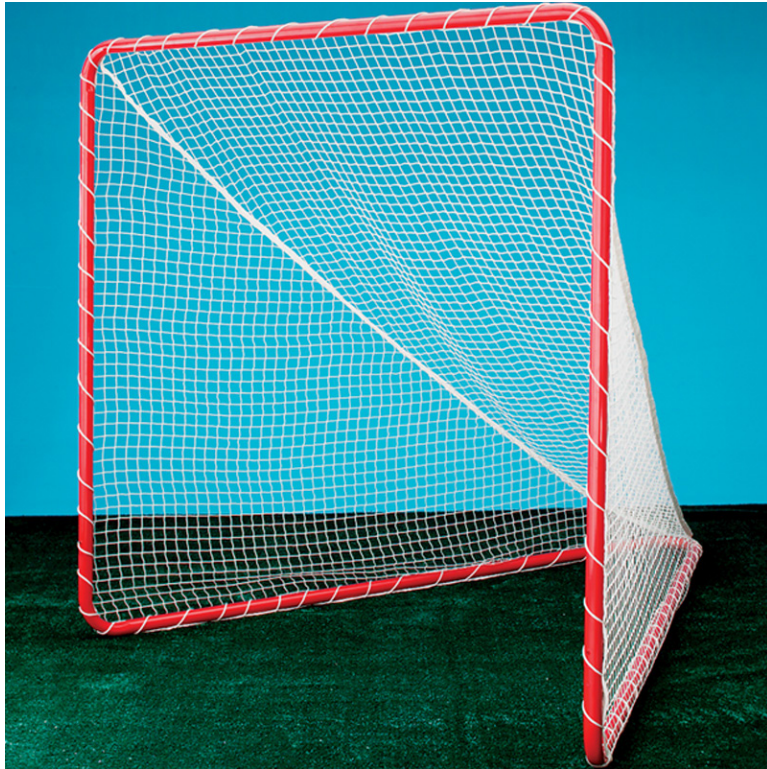

LACROSSE

LACROSSE GOAL WITH NET

FEATURES

505035 Lacrosse Goal with Net is manufactured with heavy-gauge 1 3/4" galvanized steel tubing. Tubing is finished with durable official orange powder coat.

- Goal opening measures 6' x 6' with a 7' rear taper.
- Frame is in two sections for fast assembly and to allow for easy storage.
- Goal is supplied with high-grade net made from 60 ply white nylon with 1 1/2" square openings and lacing cord for net attachment.
- Sold in pairs. Use of anchoring kit recommended.