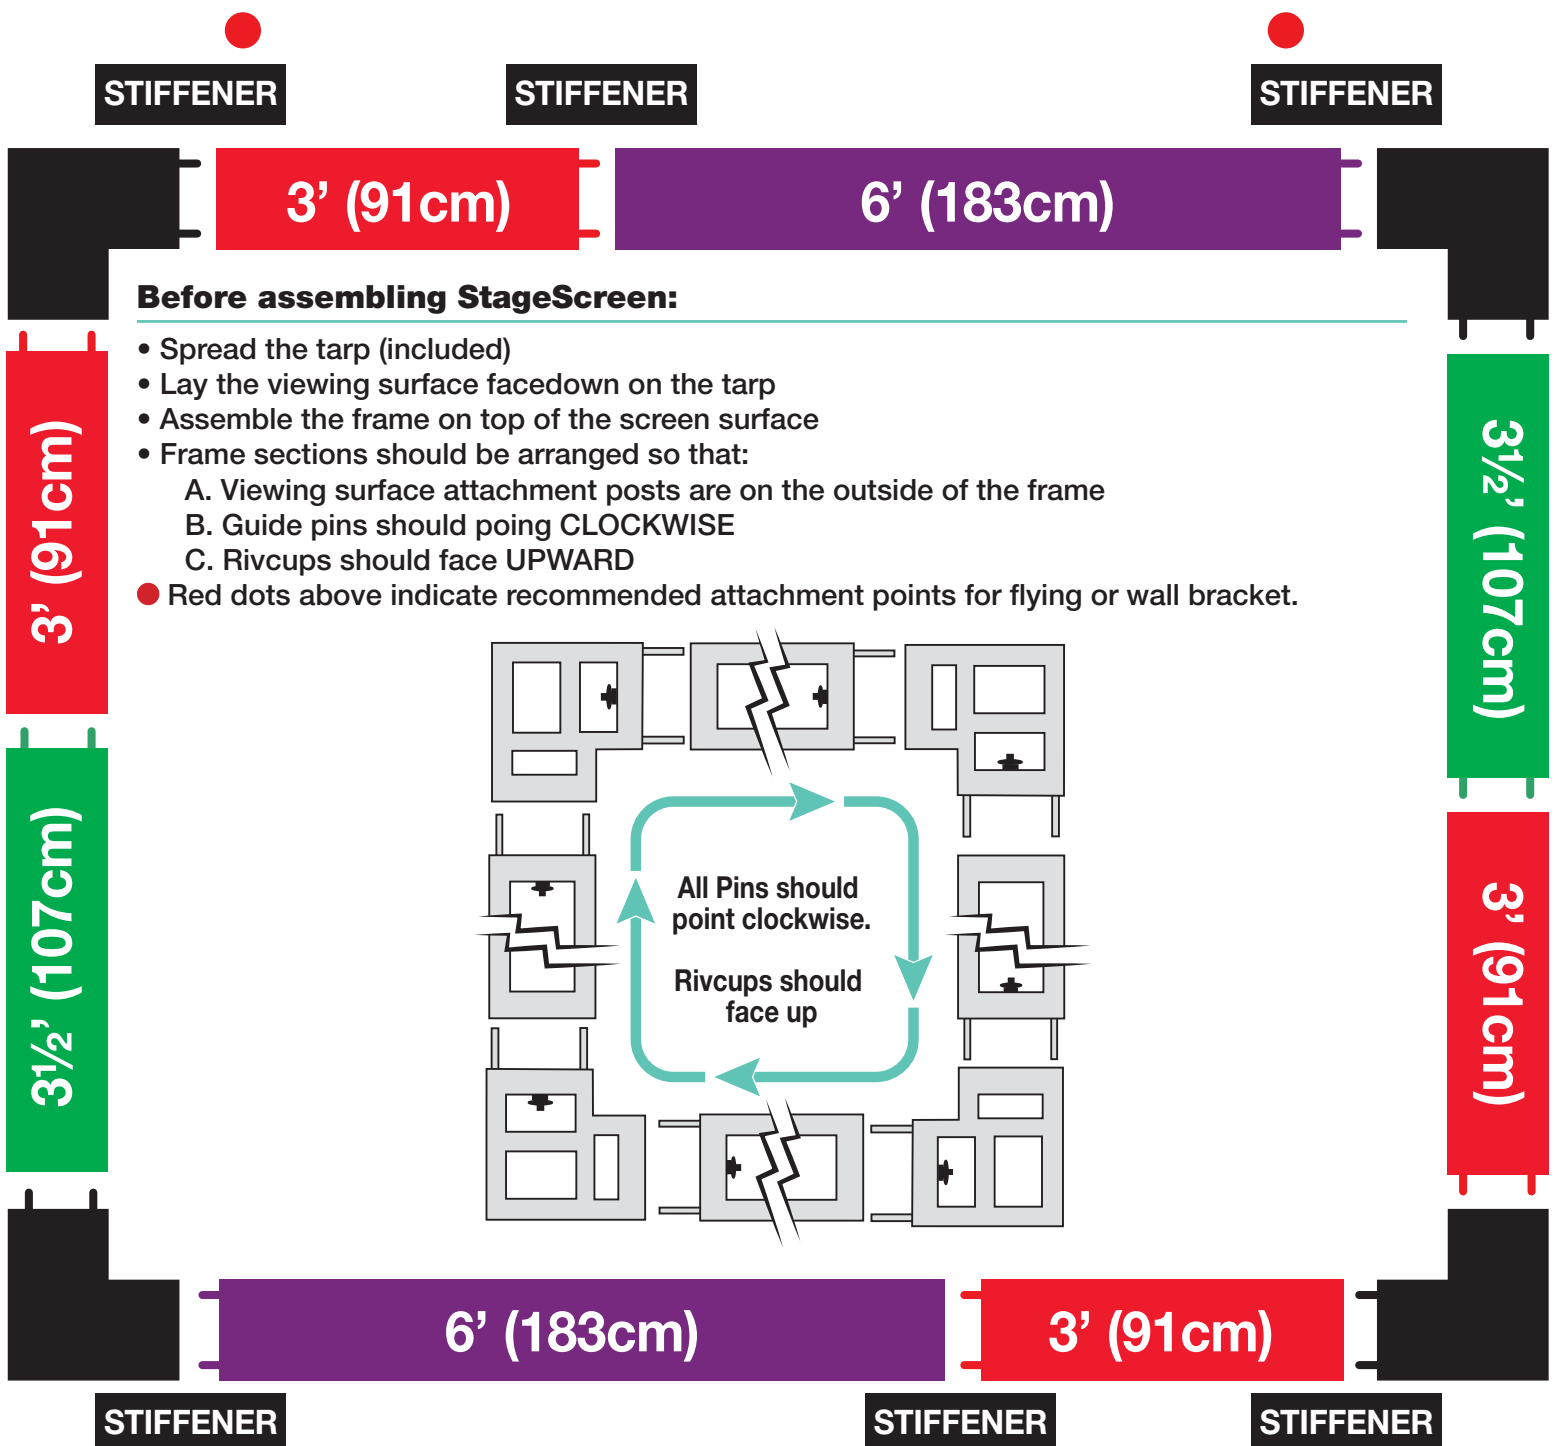

For use with these part numbers:

383276	383485
383309	383551

Inventory

2' (61cm)	0
3' (91cm)	4
3½' (107cm)	2
4' (122cm)	0
5' (162cm)	0
6' (183cm)	2
Stiffener	6
	4

Beware of Pinch Points

Before assembling StageScreen:

- Spread the tarp (included)
- Lay the viewing surface facedown on the tarp
- Assemble the frame on top of the screen surface
- Frame sections should be arranged so that:
 - A. Viewing surface attachment posts are on the outside of the frame
 - B. Guide pins should point CLOCKWISE
 - C. Rivcups should face UPWARD
- Red dots above indicate recommended attachment points for flying or wall bracket.